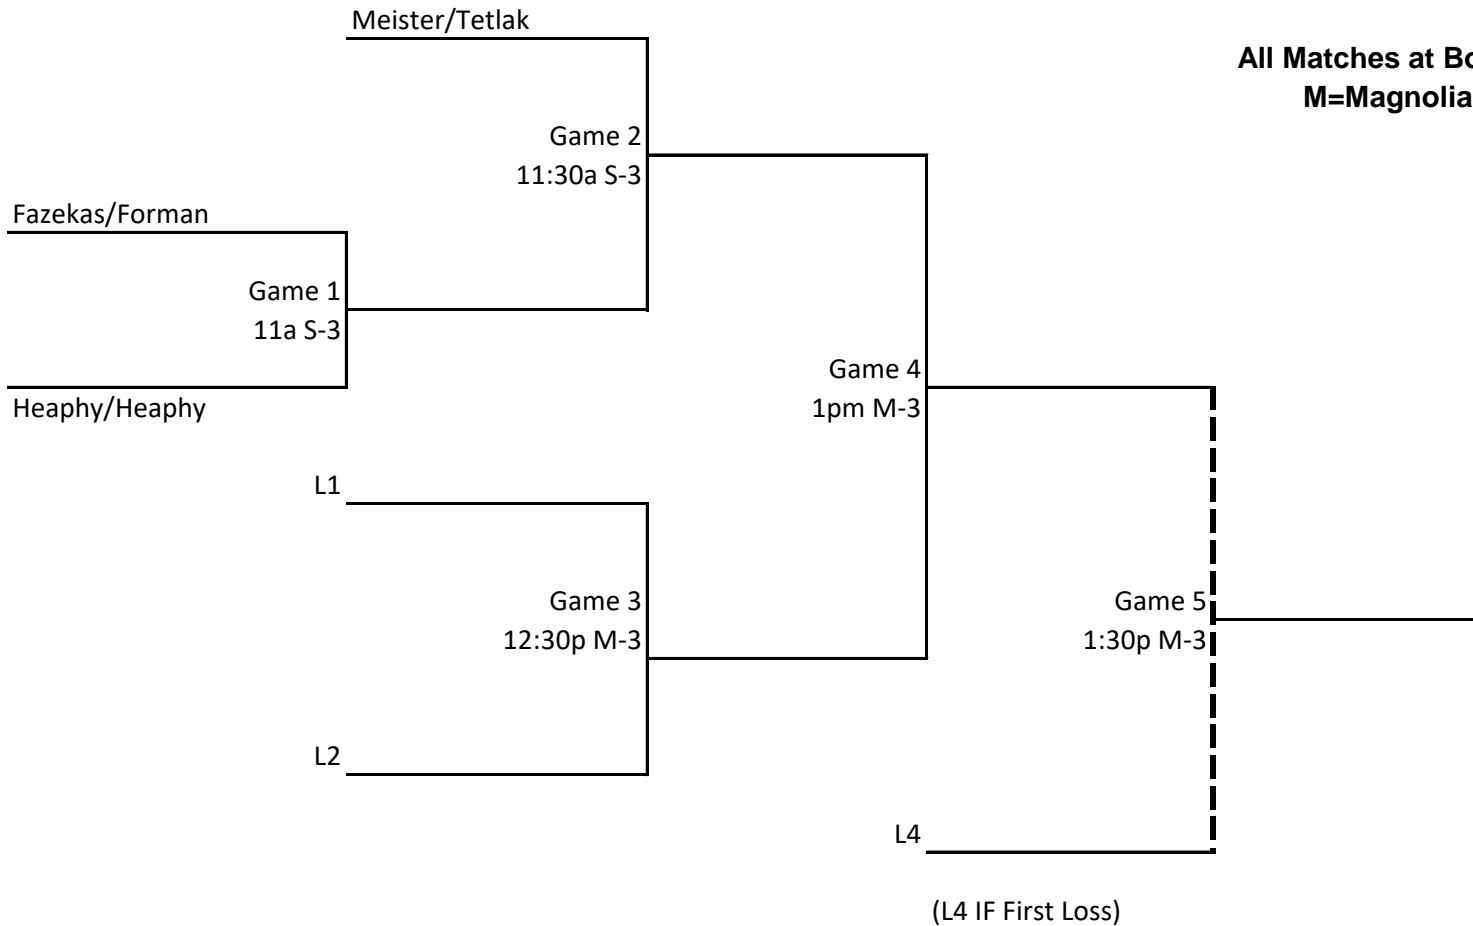

Wake County Senior Games Pickleball

Mixed Doubles 75-79

Friday, April 22, 2022

**All Matches at Bond Park Community Center.
M=Magnolia Gym S=Sycamore Gym**

Each match consists of 1 game to 15 points (win by 2) with a 25 minute time limit except for the Gold Medal match.

Gold medal match will be 1 game to 21 with no time limit.

If necessary match will be 1 game to 15 with no time limit.