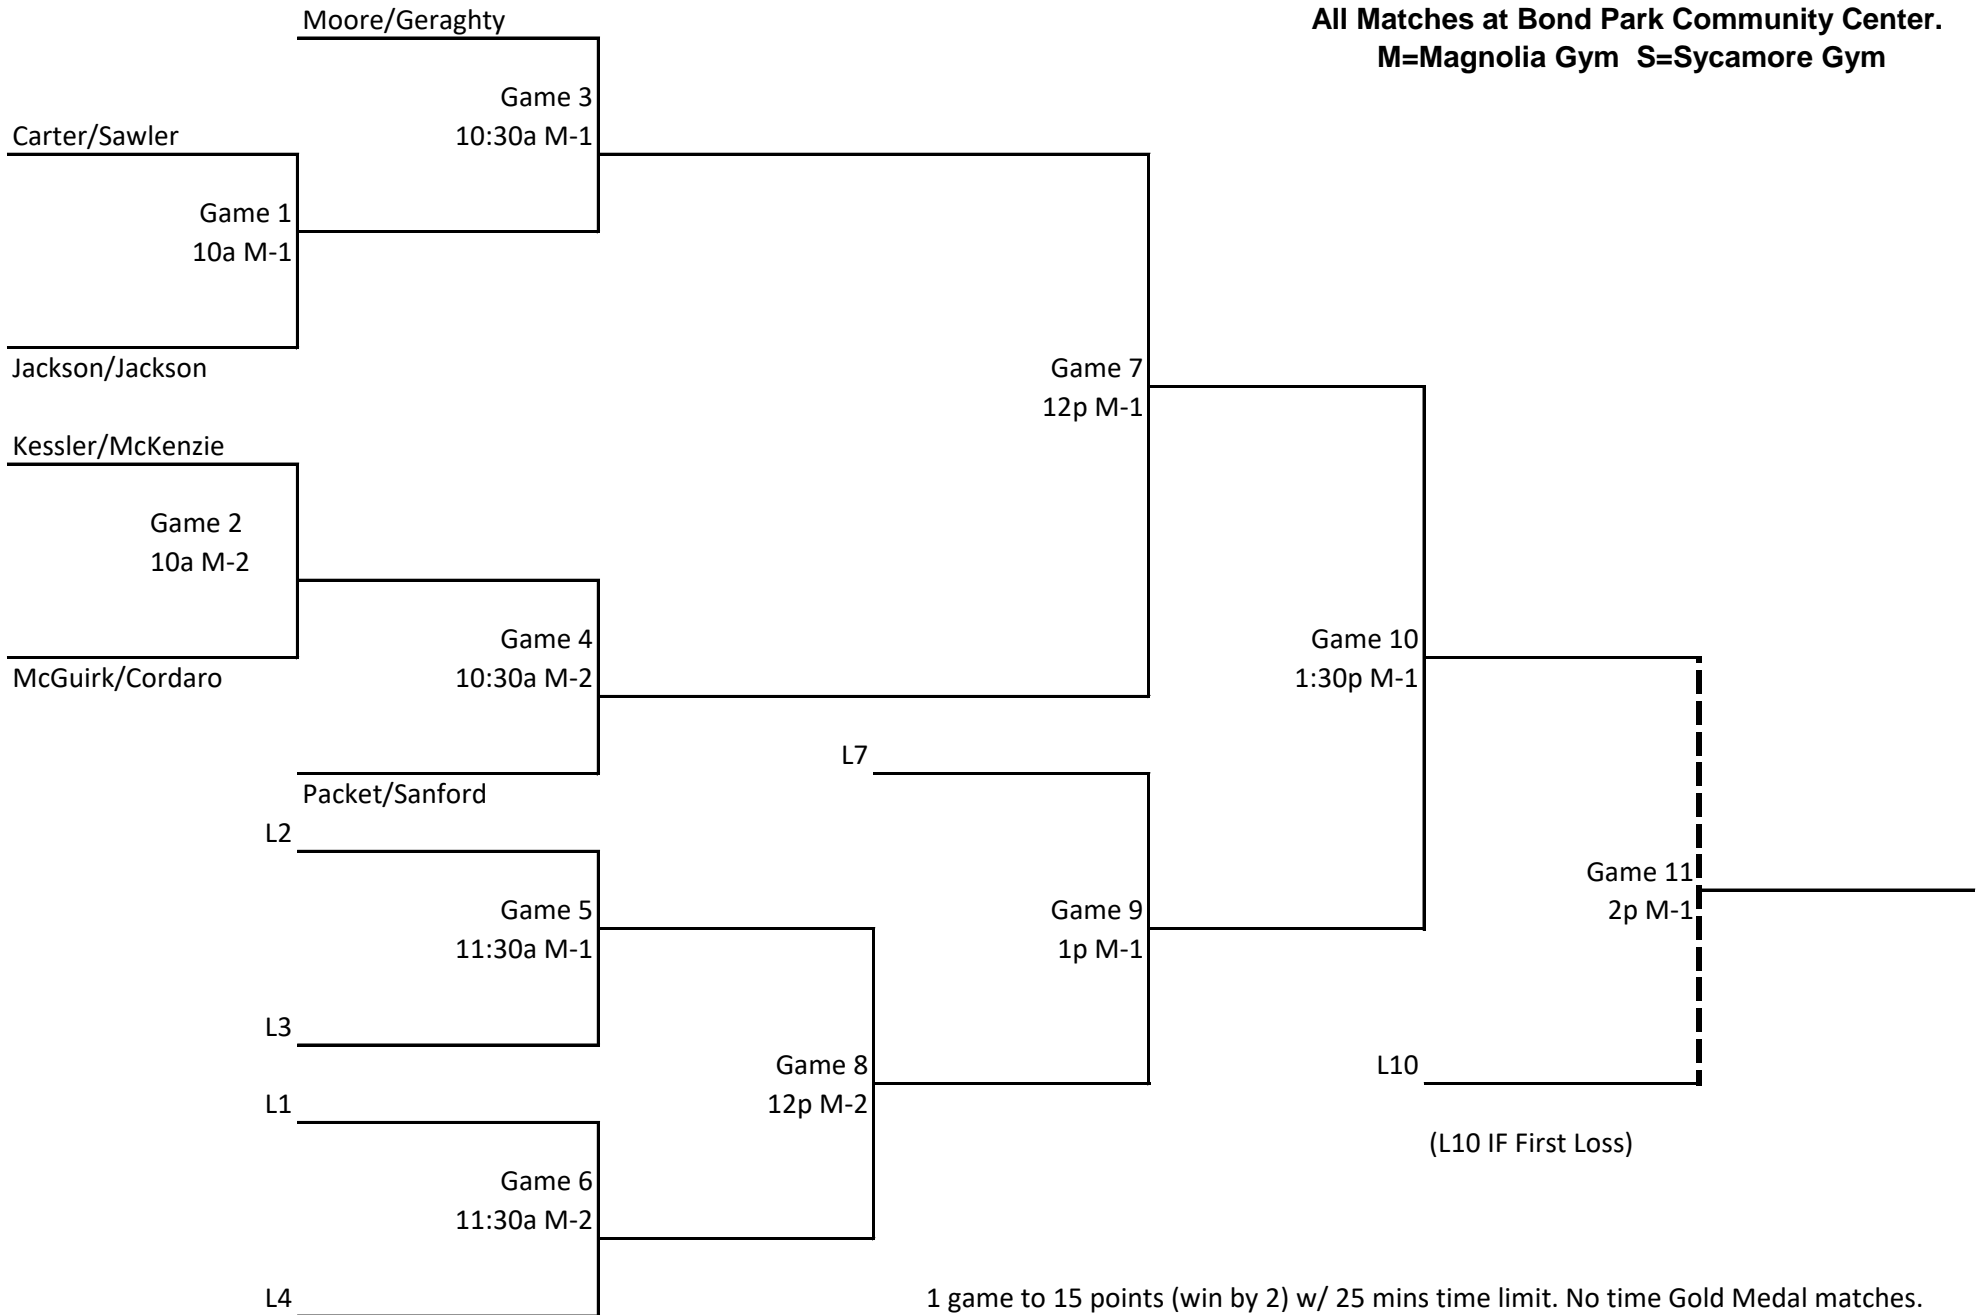

Wake County Senior Games Pickleball

Mixed Doubles 60-64

Friday, April 22, 2022

All Matches at Bond Park Community Center.

M=Magnolia Gym S=Sycamore Gym

1 game to 15 points (win by 2) w/ 25 mins time limit. No time Gold Medal matches.
Gold Medal 1 game to 21 points (win by 2) IF game will be played to 15 points (win by 2)