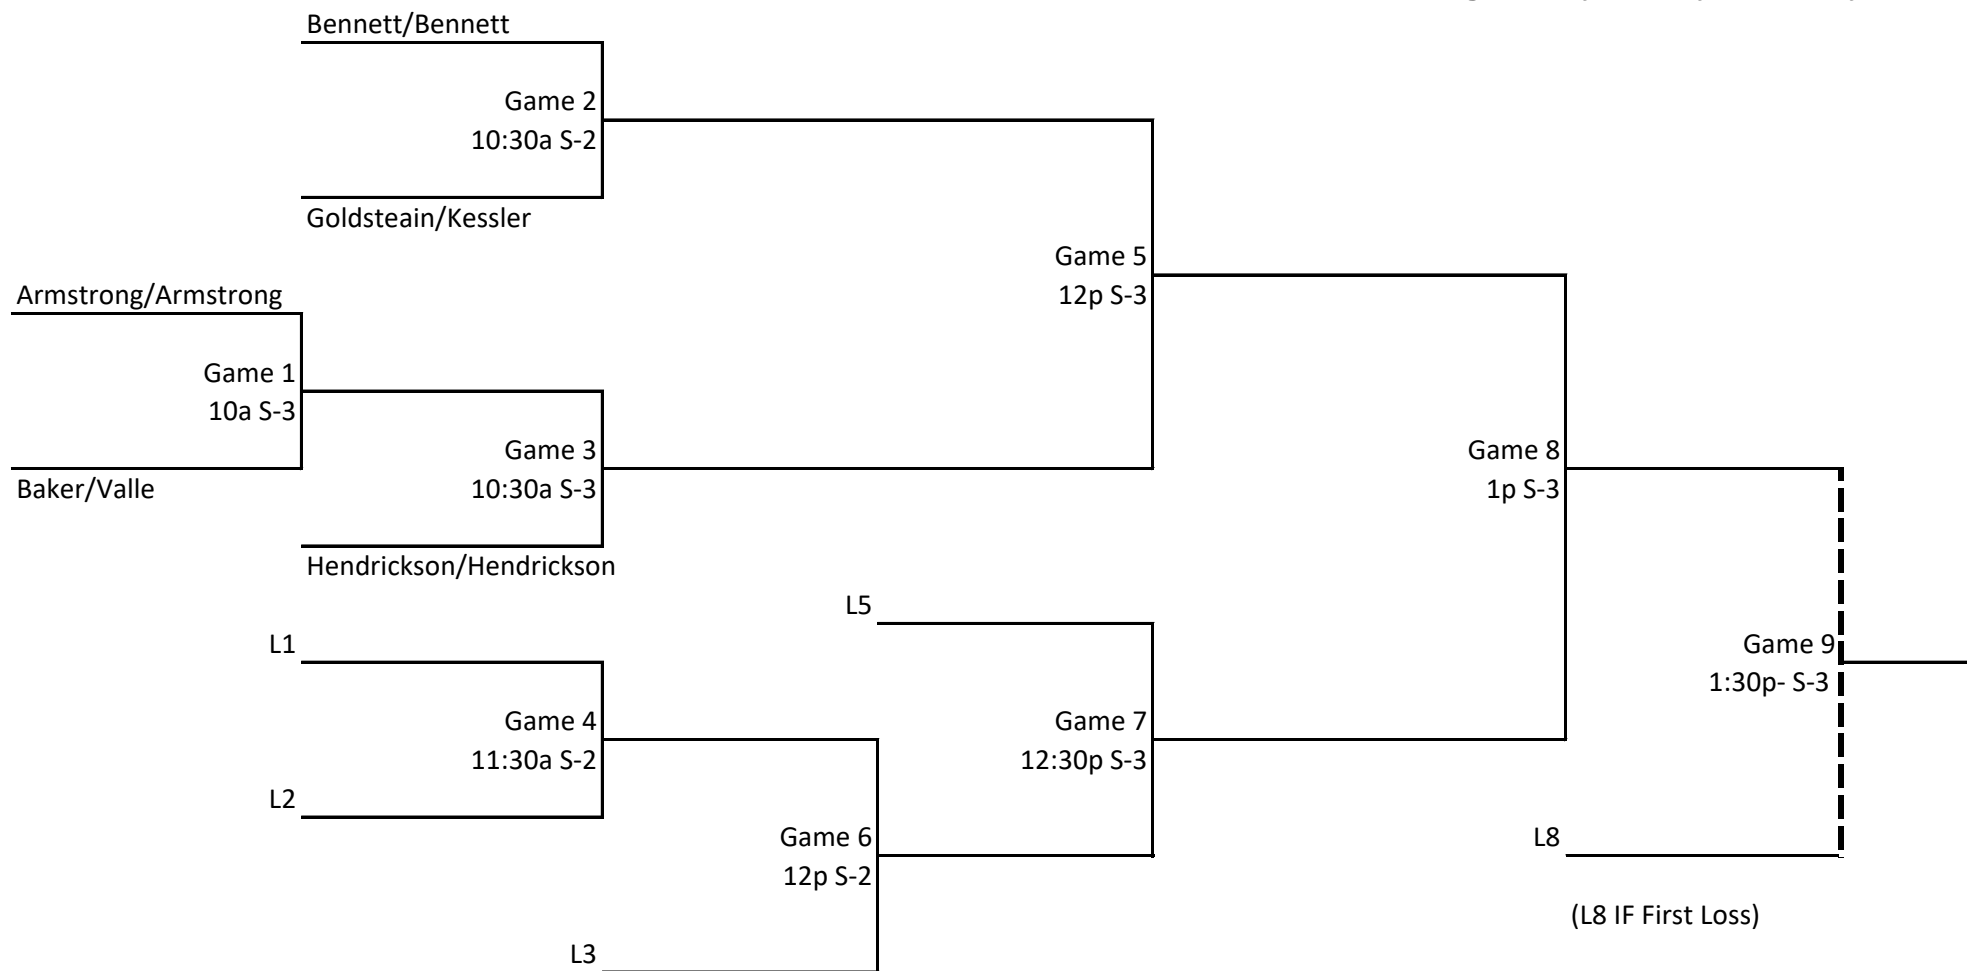

Wake County Senior Games Pickleball

Mixed Doubles 65-69

Friday, April 22, 2022

All Matches at Bond Park Community Center.

M=Magnolia Gym S=Sycamore Gym

Each match consists of 1 game to 15 points (win by 2) with a 25 minute time limit except for the Gold Medal match. Gold medal match will be 1 game to 21 with no time limit. If necessary match will be 1 game to 15 with no time limit.