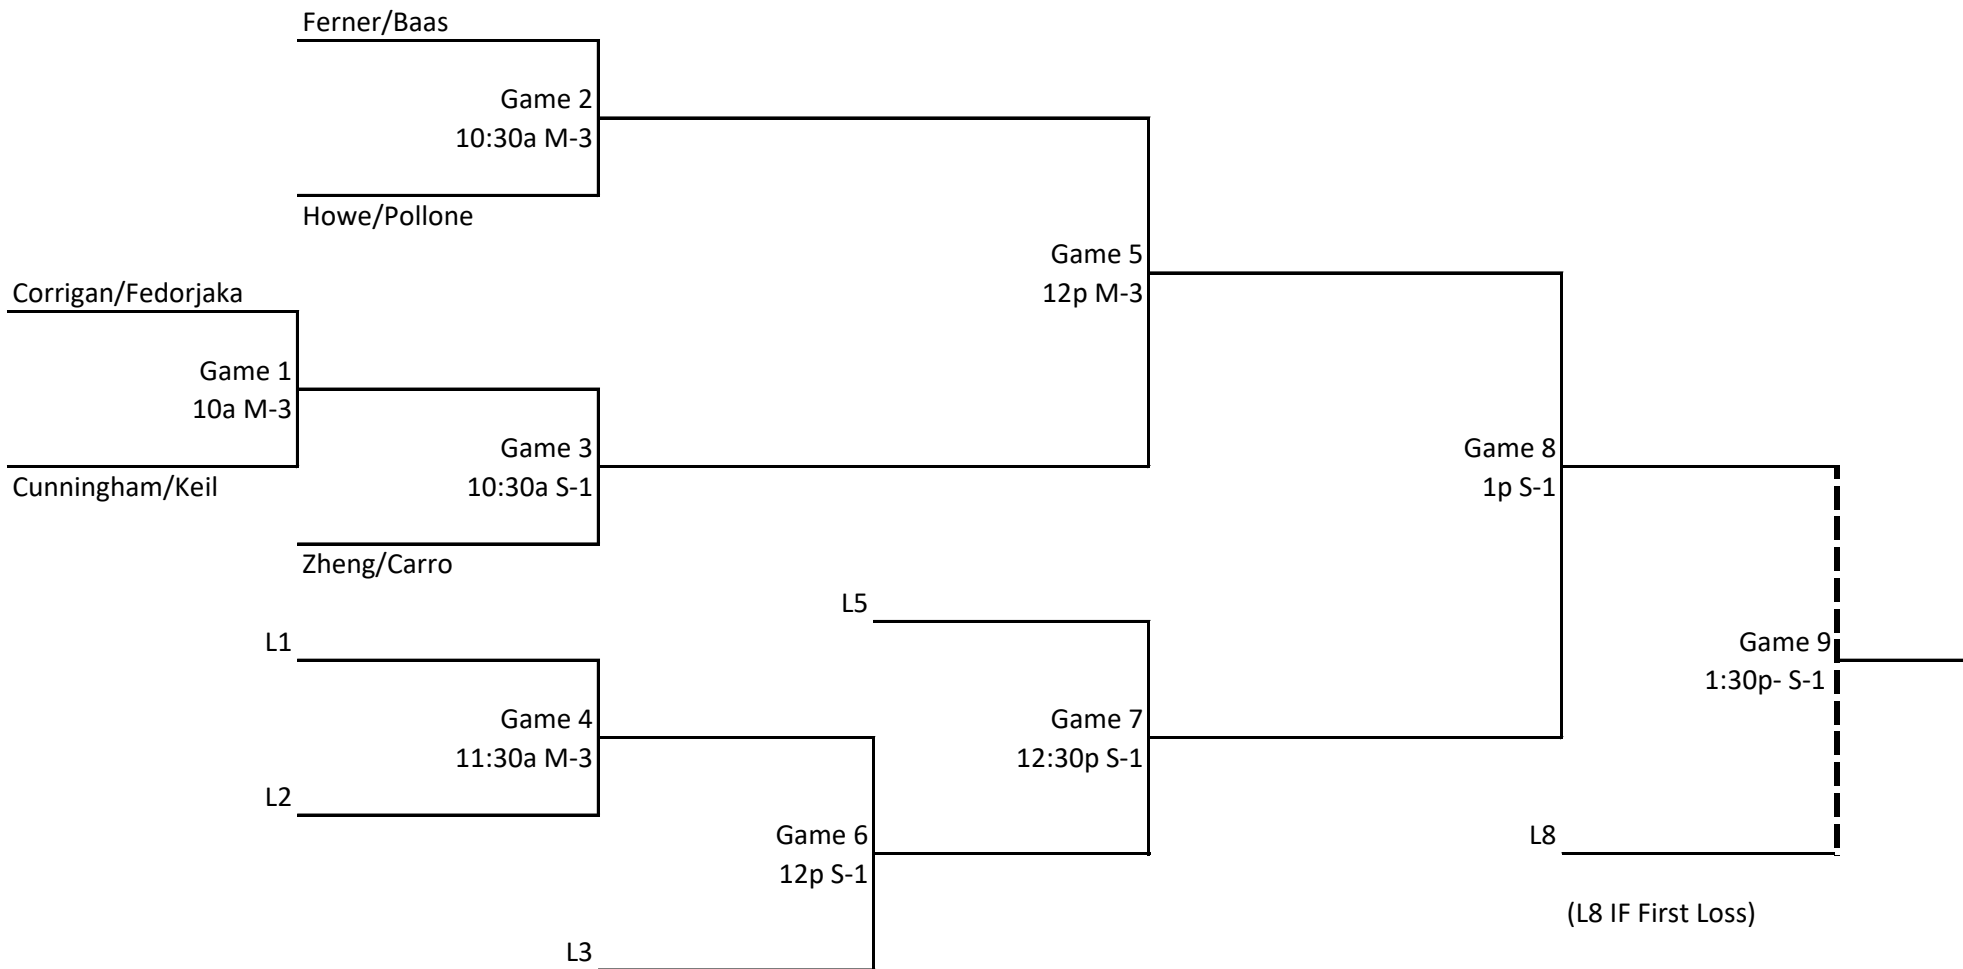

# Wake County Senior Games Pickleball

## Mixed Doubles 55-59

Friday, April 22, 2022

All Matches at Bond Park Community Center.

M=Magnolia Gym S=Sycamore Gym

Each match consists of 1 game to 15 points (win by 2) with a 25 minute time limit except for the Gold Medal match. Gold medal match will be 1 game to 21 with no time limit. If necessary match will be 1 game to 15 with no time limit.