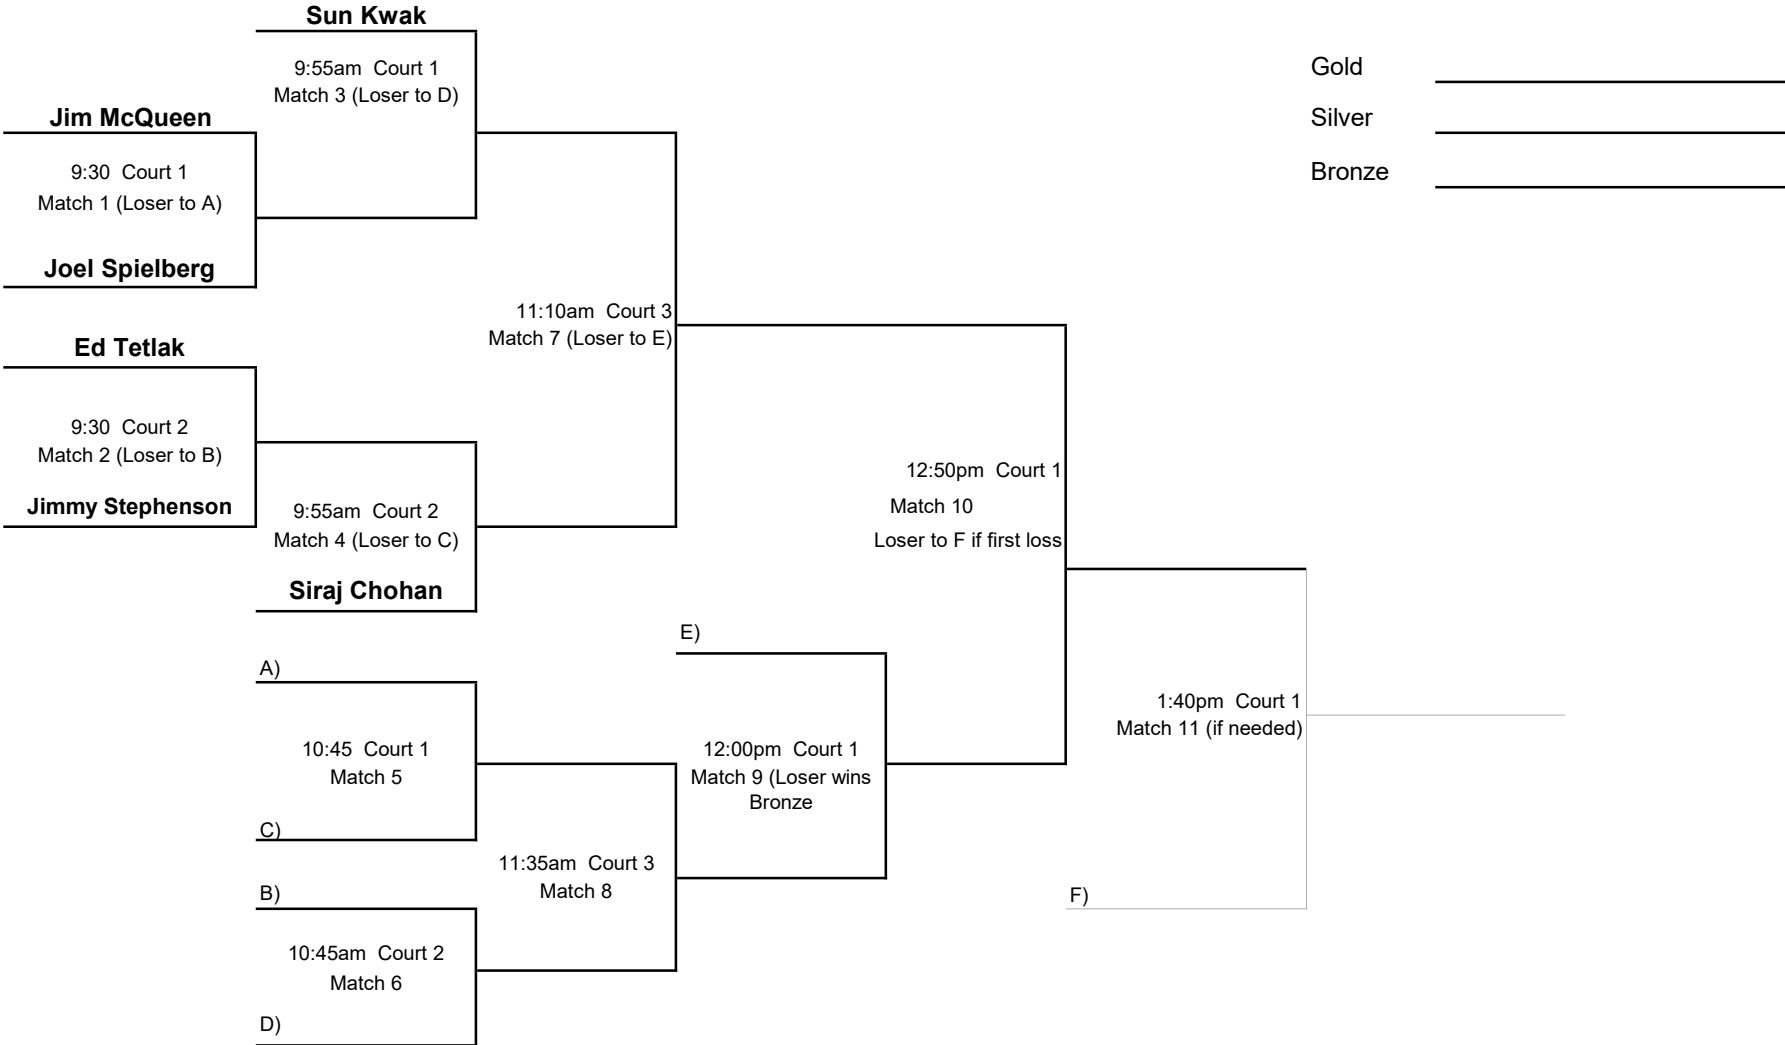

Pickleball Singles

Male 70-74

Tuesday, April 9

Flaherty Park Community Center

Please arrive at least 30 minutes prior to your first match.

Times are estimates and you can expect time and/or court changes as they become available.

Except for gold medal matches, all matches play to 11 with a 20 minute time limit. Gold medal matches play to 15 with no time limit.