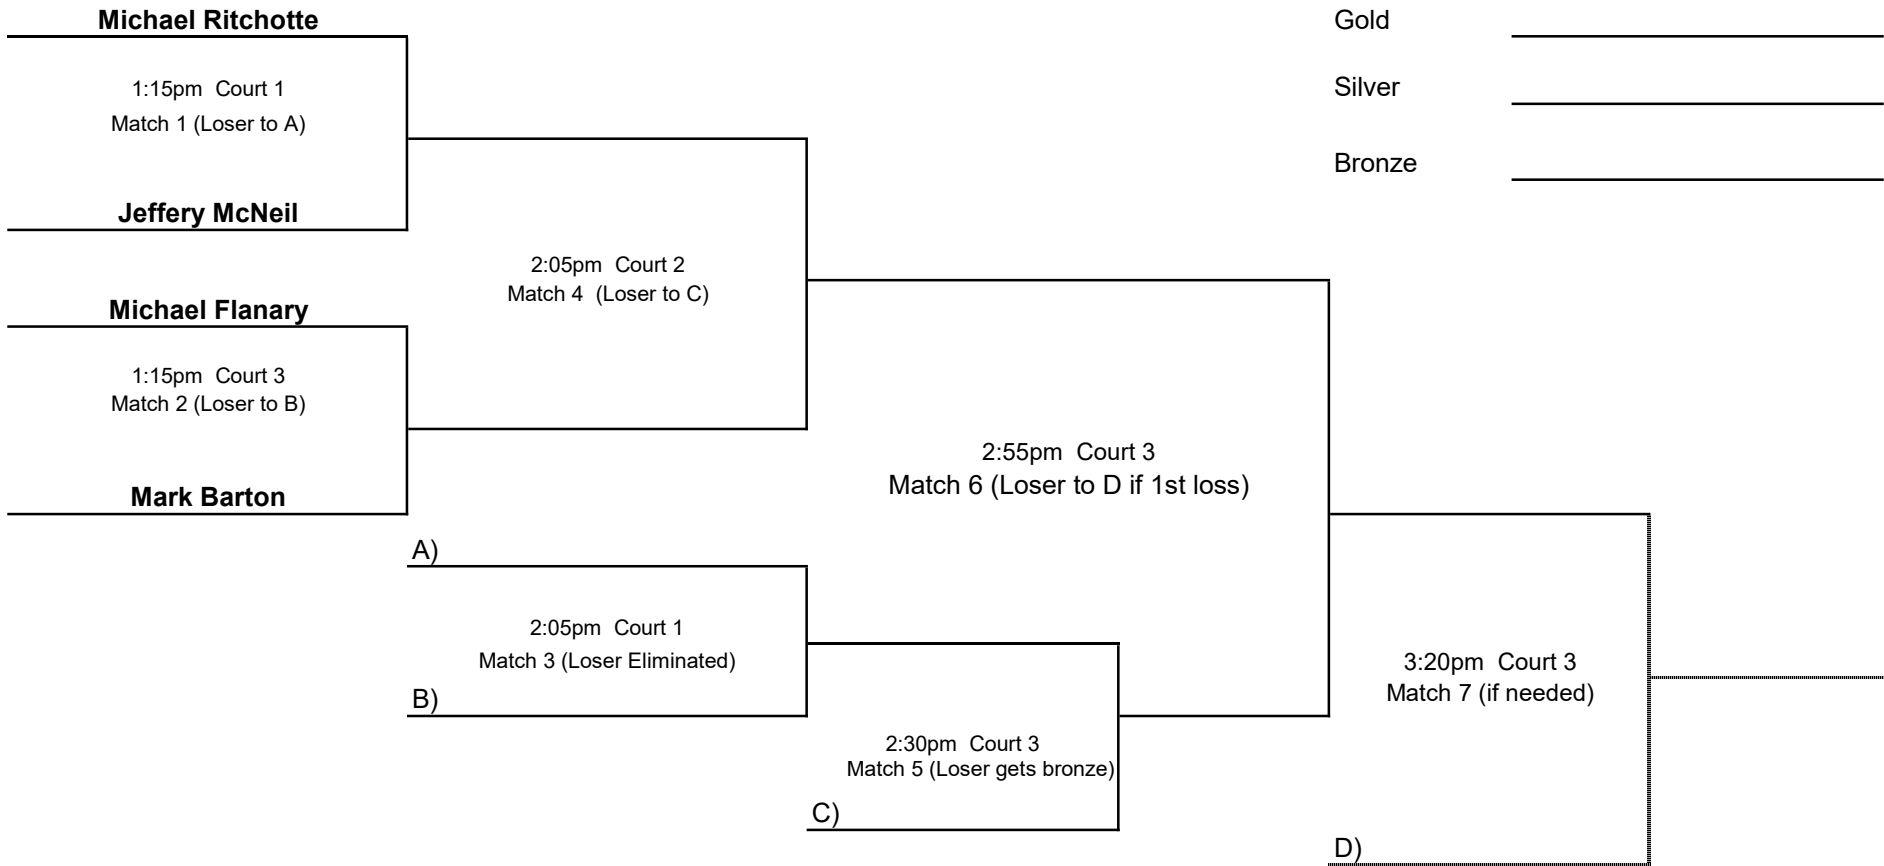

Tuesday, April 9

Flaherty Park Community Center

Please arrive at least 30 minutes prior to your first match.

Times are estimates and you can expect time and/or court changes as they become available.

Except for gold medal matches, all matches play to 11 with a 20 minute time limit. Gold medal matches play to 15 with no time limit.