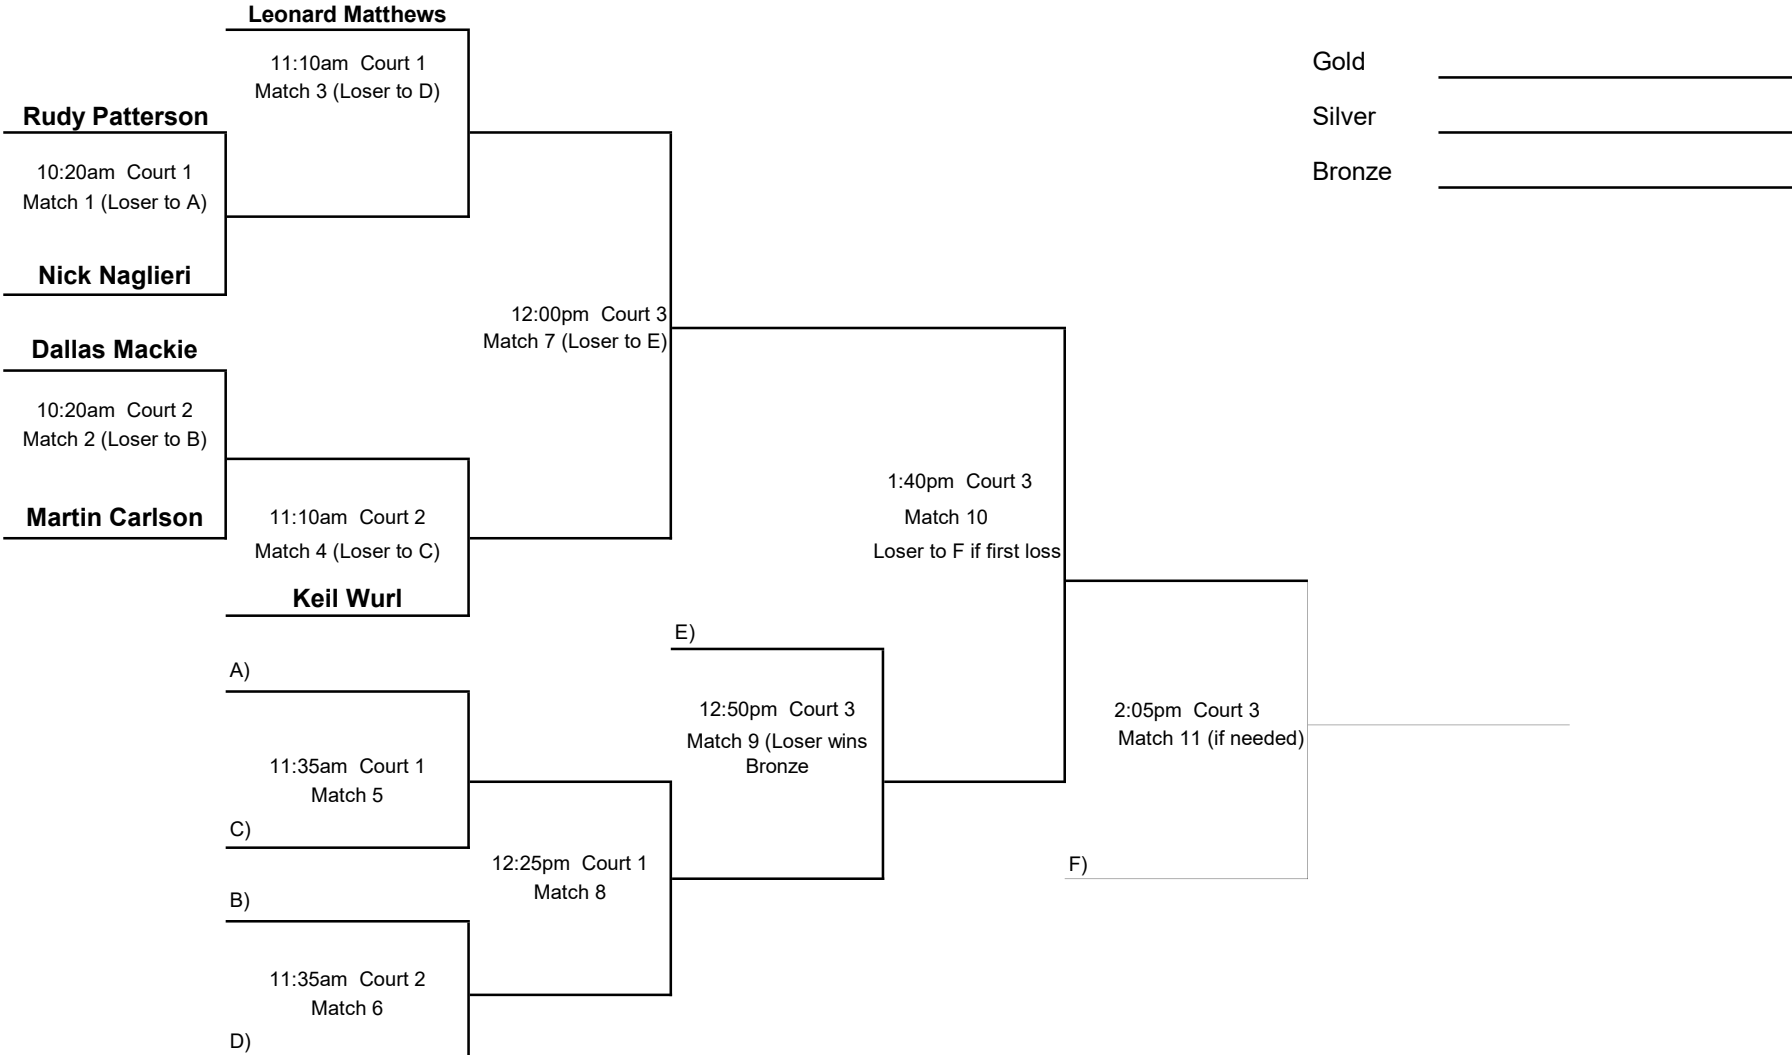

Pickleball Singles

Male 65-69

Tuesday, April 9

Flaherty Park Community Center

Please arrive at least 30 minutes prior to your first match.

Times are estimates and you can expect time and/or court changes as they become available.

Except for gold medal matches, all matches play to 11 with a 20 minute time limit. Gold medal matches play to 15 with no time limit.