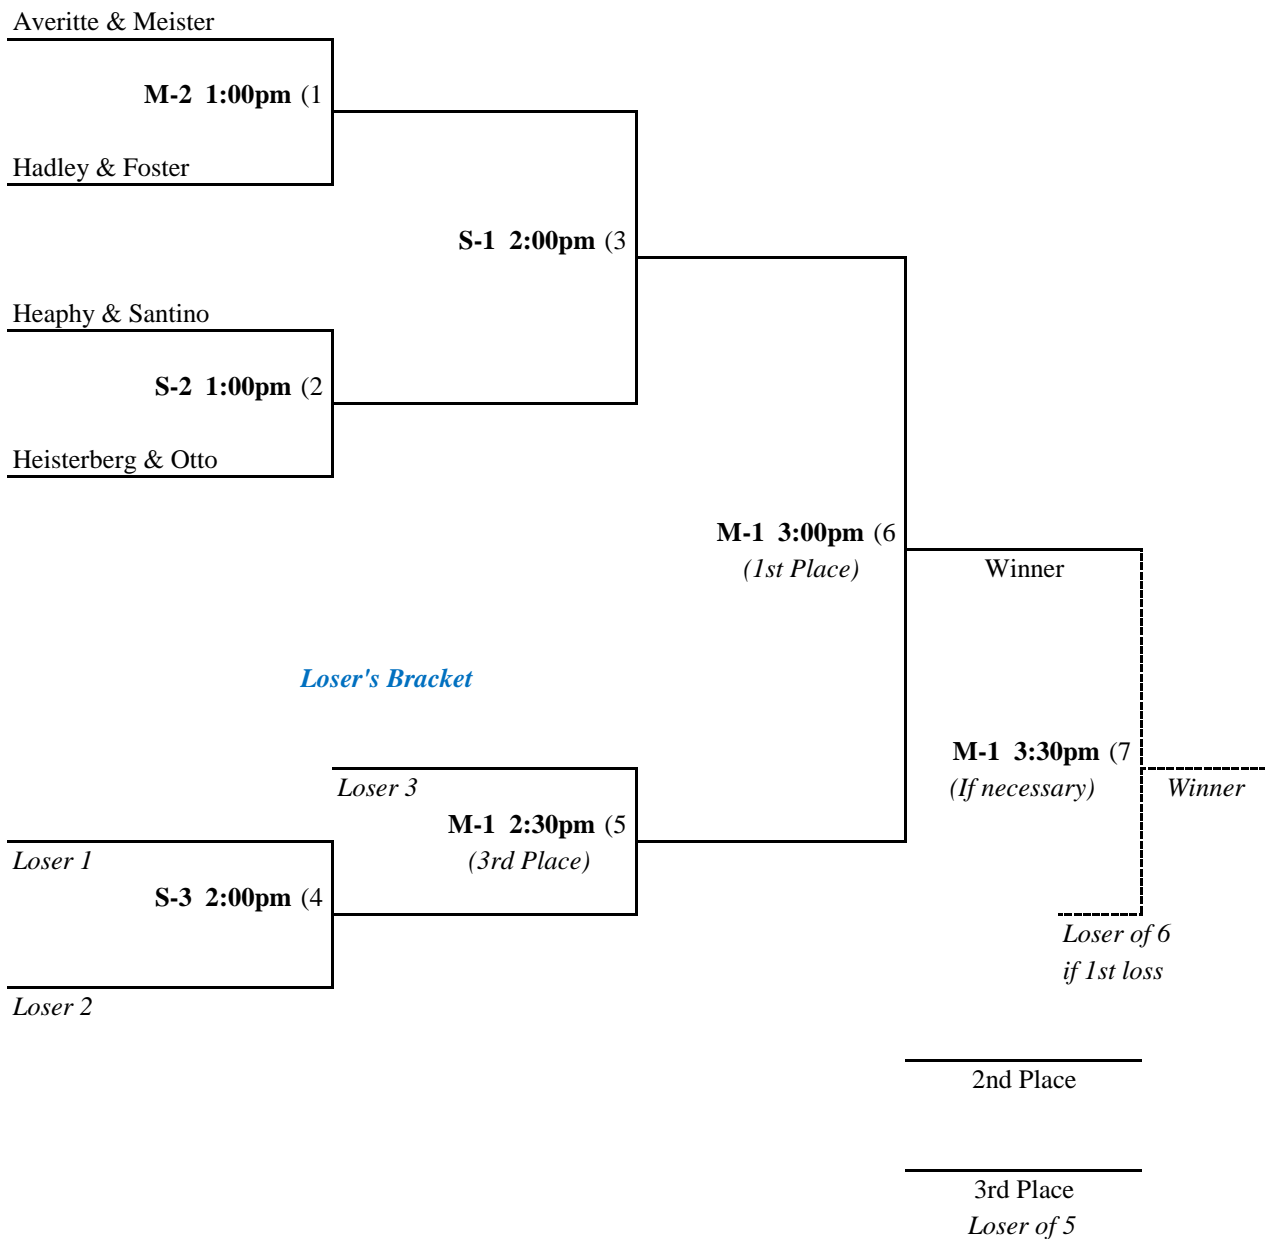

**Wake County Senior Games Pickleball
Women's Doubles 65-69
Wednesday, April 24**

**All Matches at Bond Park Community Center.
M=Magnolia Gym S=Sycamore Gym**

Hendrickson & Cherico

S-3 10:00am (1

Winner

Johnson & Clowers

2nd Place

Best 2 out of 3 games to 11 points (win by 2)

Wake County Senior Games Pickleball
Women's Doubles 70-74
Wednesday, April 24

All Matches at Bond Park Community Center.
M=Magnolia Gym S=Sycamore Gym

Winner's Bracket

Each match consists of 1 game to 15 points (win by 2) with a 25 minute time limit except for the Gold Medal match. Gold medal match will be 1 game to 21 with no time limit. If necessary match will be 1 game to 15 with no time limit.