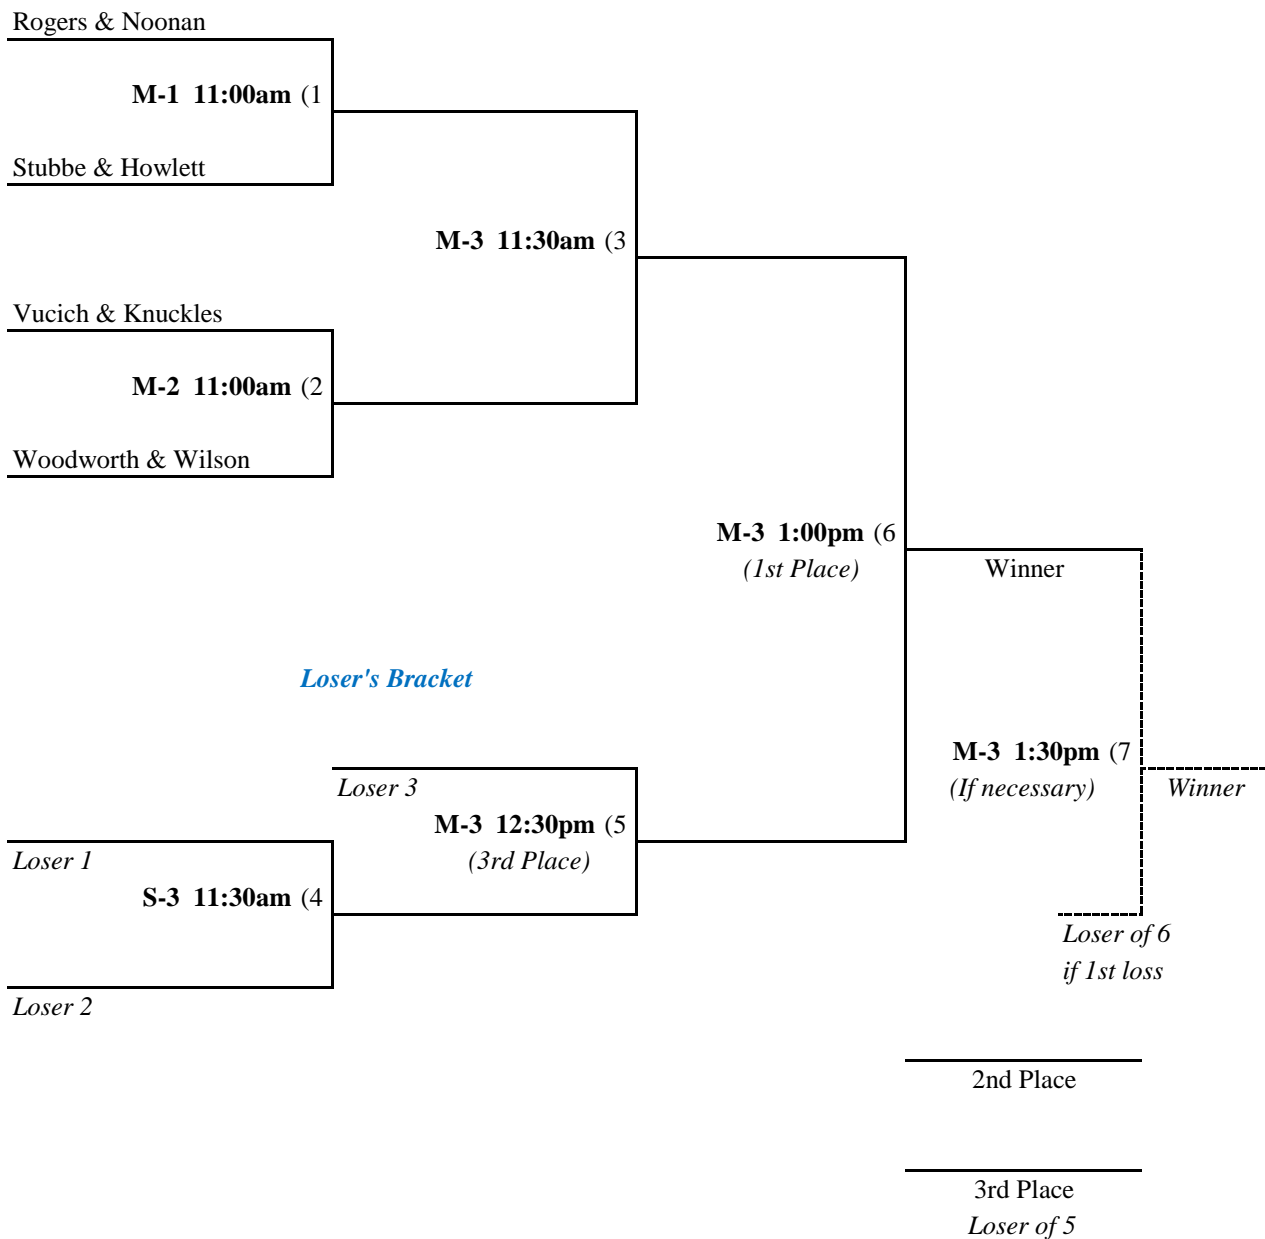

Wake County Senior Games Pickleball

*Women's Doubles 50-54 & 75-79

Wednesday, April 24

All Matches at Bond Park Community Center.

M=Magnolia Gym S=Sycamore Gym

*Cunningham & Roberts

(Women's 50-54)

M-3 11:00am (1

Winner (50-54)

*Mueller & Asay

(Women's 75-79)

Winner (75-79)

Best 2 out of 3 games to 11 points (win by 2)

*Must play match to receive gold medal and advance to State Finals.

**Wake County Senior Games Pickleball
Women's Doubles 55-59
Wednesday, April 24**

All Matches at Bond Park Community Center.
M=Magnolia Gym S=Sycamore Gym

Winner's Bracket

Each match consists of 1 game to 15 points (win by 2) with a 25 minute time limit except for the Gold Medal match. Gold medal match will be 1 game to 21 with no time limit. If necessary match will be 1 game to 15 with no time limit.

Winner's Bracket

Each match consists of 1 game to 15 points (win by 2) with a 25 minute time limit except for the Gold Medal match. Gold medal match will be 1 game to 21 with no time limit. If necessary match will be 1 game to 15 with no time limit.