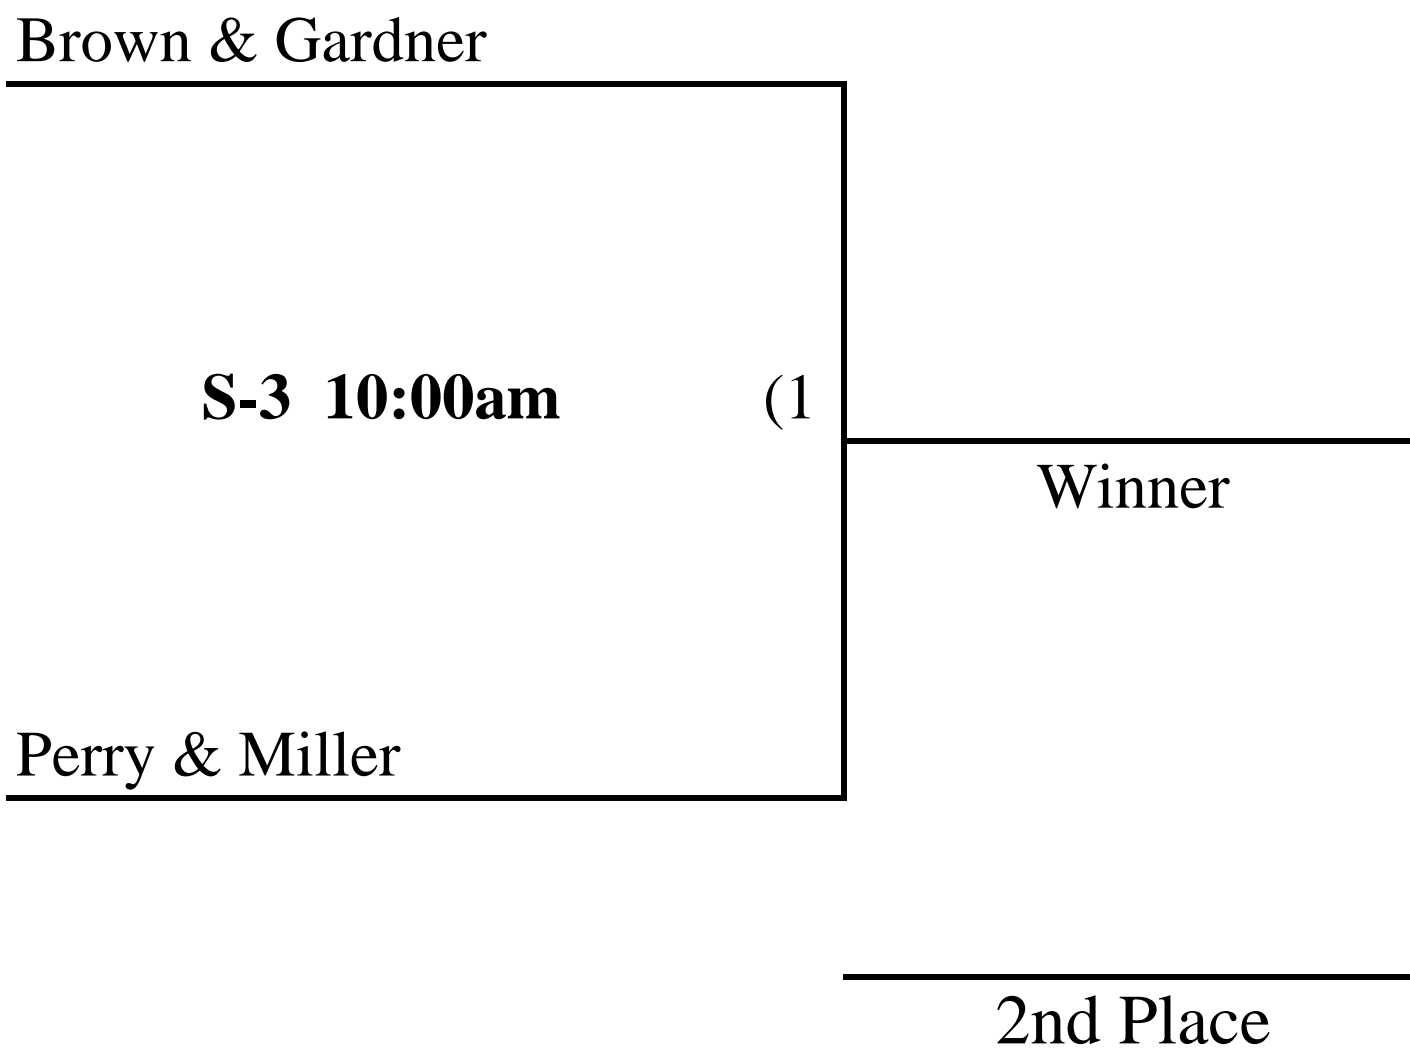

All Matches at Bond Park Community Center.
M=Magnolia Gym S=Sycamore Gym

Winner's Bracket

Each match consists of 1 game to 15 points (win by 2) with a 25 minute time limit except for the Gold Medal match. Gold medal match will be 1 game to 21 with no time limit. If necessary match will be 1 game to 15 with no time limit.

**Wake County Senior Games Pickleball
Women's Doubles 60-64
Wednesday, April 24**

**All Matches at Bond Park Community Center.
M=Magnolia Gym S=Sycamore Gym**

Best 2 out of 3 games to 11 points (win by 2)